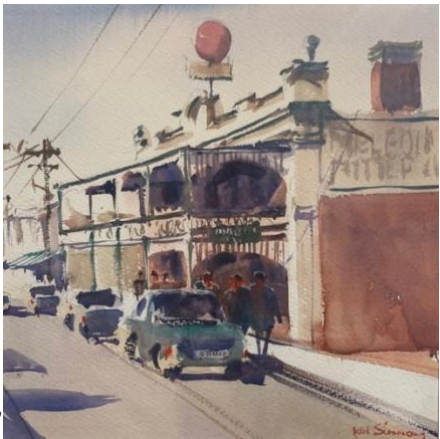

'Studio View'

Oil

45x45cms

\$680

25

'Wanderings'

Mixed Media

65x65cms

\$1200

26

'The Day Awakens'

Oil

65x65cms

\$1200

27

'Rest Stop'