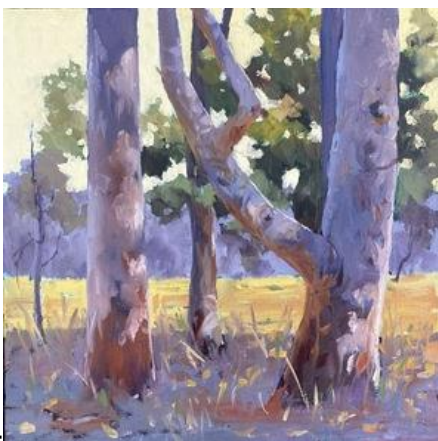

24

'Studio View'

Oil

45x45cms

$680