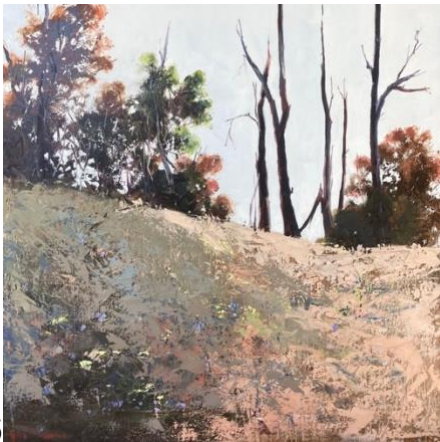

26

'The Day Awakens'

Oil

65x65cms

$1200